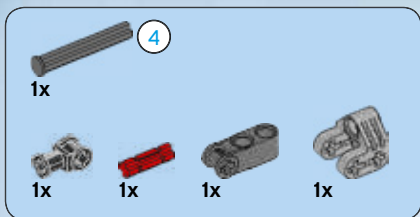

2x

7

8

9

10

1

1. Insert the red axle pin into the grey axle connector.

2

2. Attach the grey axle bush to the red axle pin.

3

3. Insert the grey axle (part 4) into the grey axle bush.

4

4. Mount the motor assembly onto the grey base. A circular arrow icon indicates that the motor should be rotated.