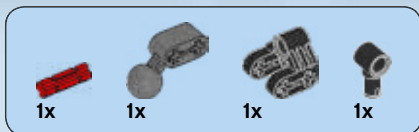

2x

7

8

9

10

1

1. Insert the red axle pin into the grey axle connector.

2

2. Attach the grey axle bush to the red axle pin.

3

3. Insert the grey axle (part 4) into the grey axle bush.

4

4. Mount the motor assembly onto the grey base. A circular arrow icon indicates that the motor should be rotated.

11

12

13

14

15

2x

16

1x

1x

17

2x

18

19

20

21

1x