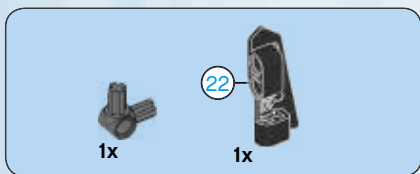

1x

2

3

4

4

5

2x

6

2x

7

8

9

10

1

1. Insert the red axle pin into the grey axle connector.

2

2. Attach the grey axle bush to the red axle pin.

3

3. Insert the grey axle (part 4) into the grey axle bush.

4

4. Mount the motor assembly onto the grey base. A circular arrow icon indicates that the motor should be rotated.