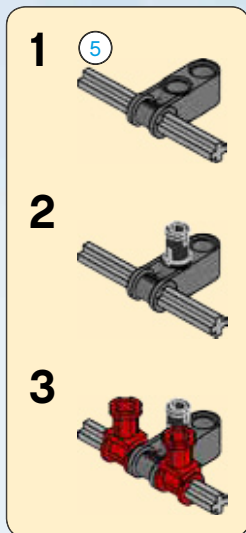

STAR WARS™

75111

**BUILDABLE
FIGURES**

LEGO.com/starwars

Disney

2x

1x

1

1x

2

3

4

4

5

2x

6

2x

7

8

9

10

1

1. Insert the red axle pin into the grey axle connector.

2

2. Attach the grey axle bush to the red axle pin.

3

3. Insert the grey axle (part 4) into the grey axle bush.

4

4. Mount the motor assembly onto the grey base. A circular arrow icon indicates that the motor should be rotated.