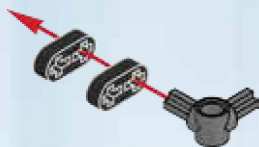

STAR WARS™

75111

**BUILDABLE
FIGURES**

LEGO.com/starwars

Disney

2x

1x

1

2x

7

8

9

10

1

1. Insert the red axle pin into the grey axle connector.

2

2. Attach the grey axle bush to the red axle pin.

3

3. Insert the grey axle (part 4) into the grey axle bush.

4

4. Mount the motor assembly onto the grey base. A circular arrow icon indicates that the motor should be rotated.