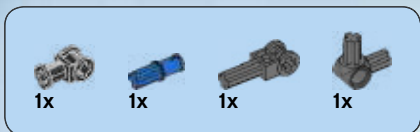

2x

7

8

9

10

1

1. Insert the red axle pin into the grey axle connector.

2

2. Attach the grey axle bush to the red axle pin.

3

3. Insert the grey axle (part 4) into the grey axle bush.

4

4. Mount the motor assembly onto the grey base. A circular arrow icon indicates that the motor should be rotated.

11

12

13

14

15

2x

16

1x