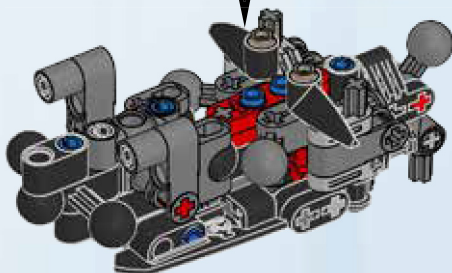

2. Attach the grey axle bush to the red axle pin.

3

3. Insert the grey axle (part 4) into the grey axle bush.

4

4. Mount the motor assembly onto the grey base. A circular arrow icon indicates that the motor should be rotated.

1x

22

23

24

25

1x

1x

26