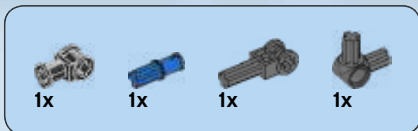

2x

7

8

9

10

1

1. Insert the red axle pin into the grey axle connector.

2

2. Attach the grey axle bush to the red axle pin.

3

3. Insert the grey axle (part 4) into the grey axle bush.

4

4. Mount the motor assembly onto the grey base. A circular arrow icon indicates that the motor should be rotated.

11

12

13

14

15

2x

16

1x