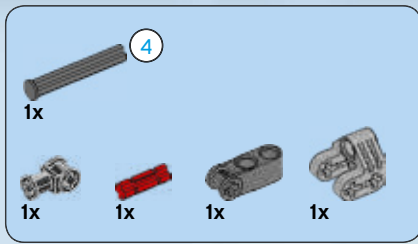

2x

7

8

9

10

1

1. Insert the red axle pin into the grey axle connector.

2

2. Attach the grey axle bush to the red axle pin.

3

3. Insert the grey axle (part 4) into the grey axle bush.

4

4. Mount the motor assembly onto the grey base. A circular arrow icon indicates that the motor should be rotated.